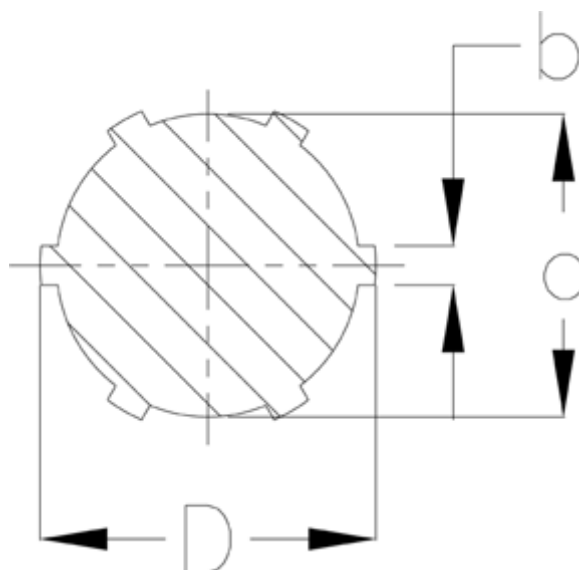

Data Sheet

Article number: 0752422000

Description: Spline shaft 1000524002
B6 x 16 x 20 length 2000

Measures

b = 4

d = 16

D = 20

Description = B 6x16x20

Length = 2000